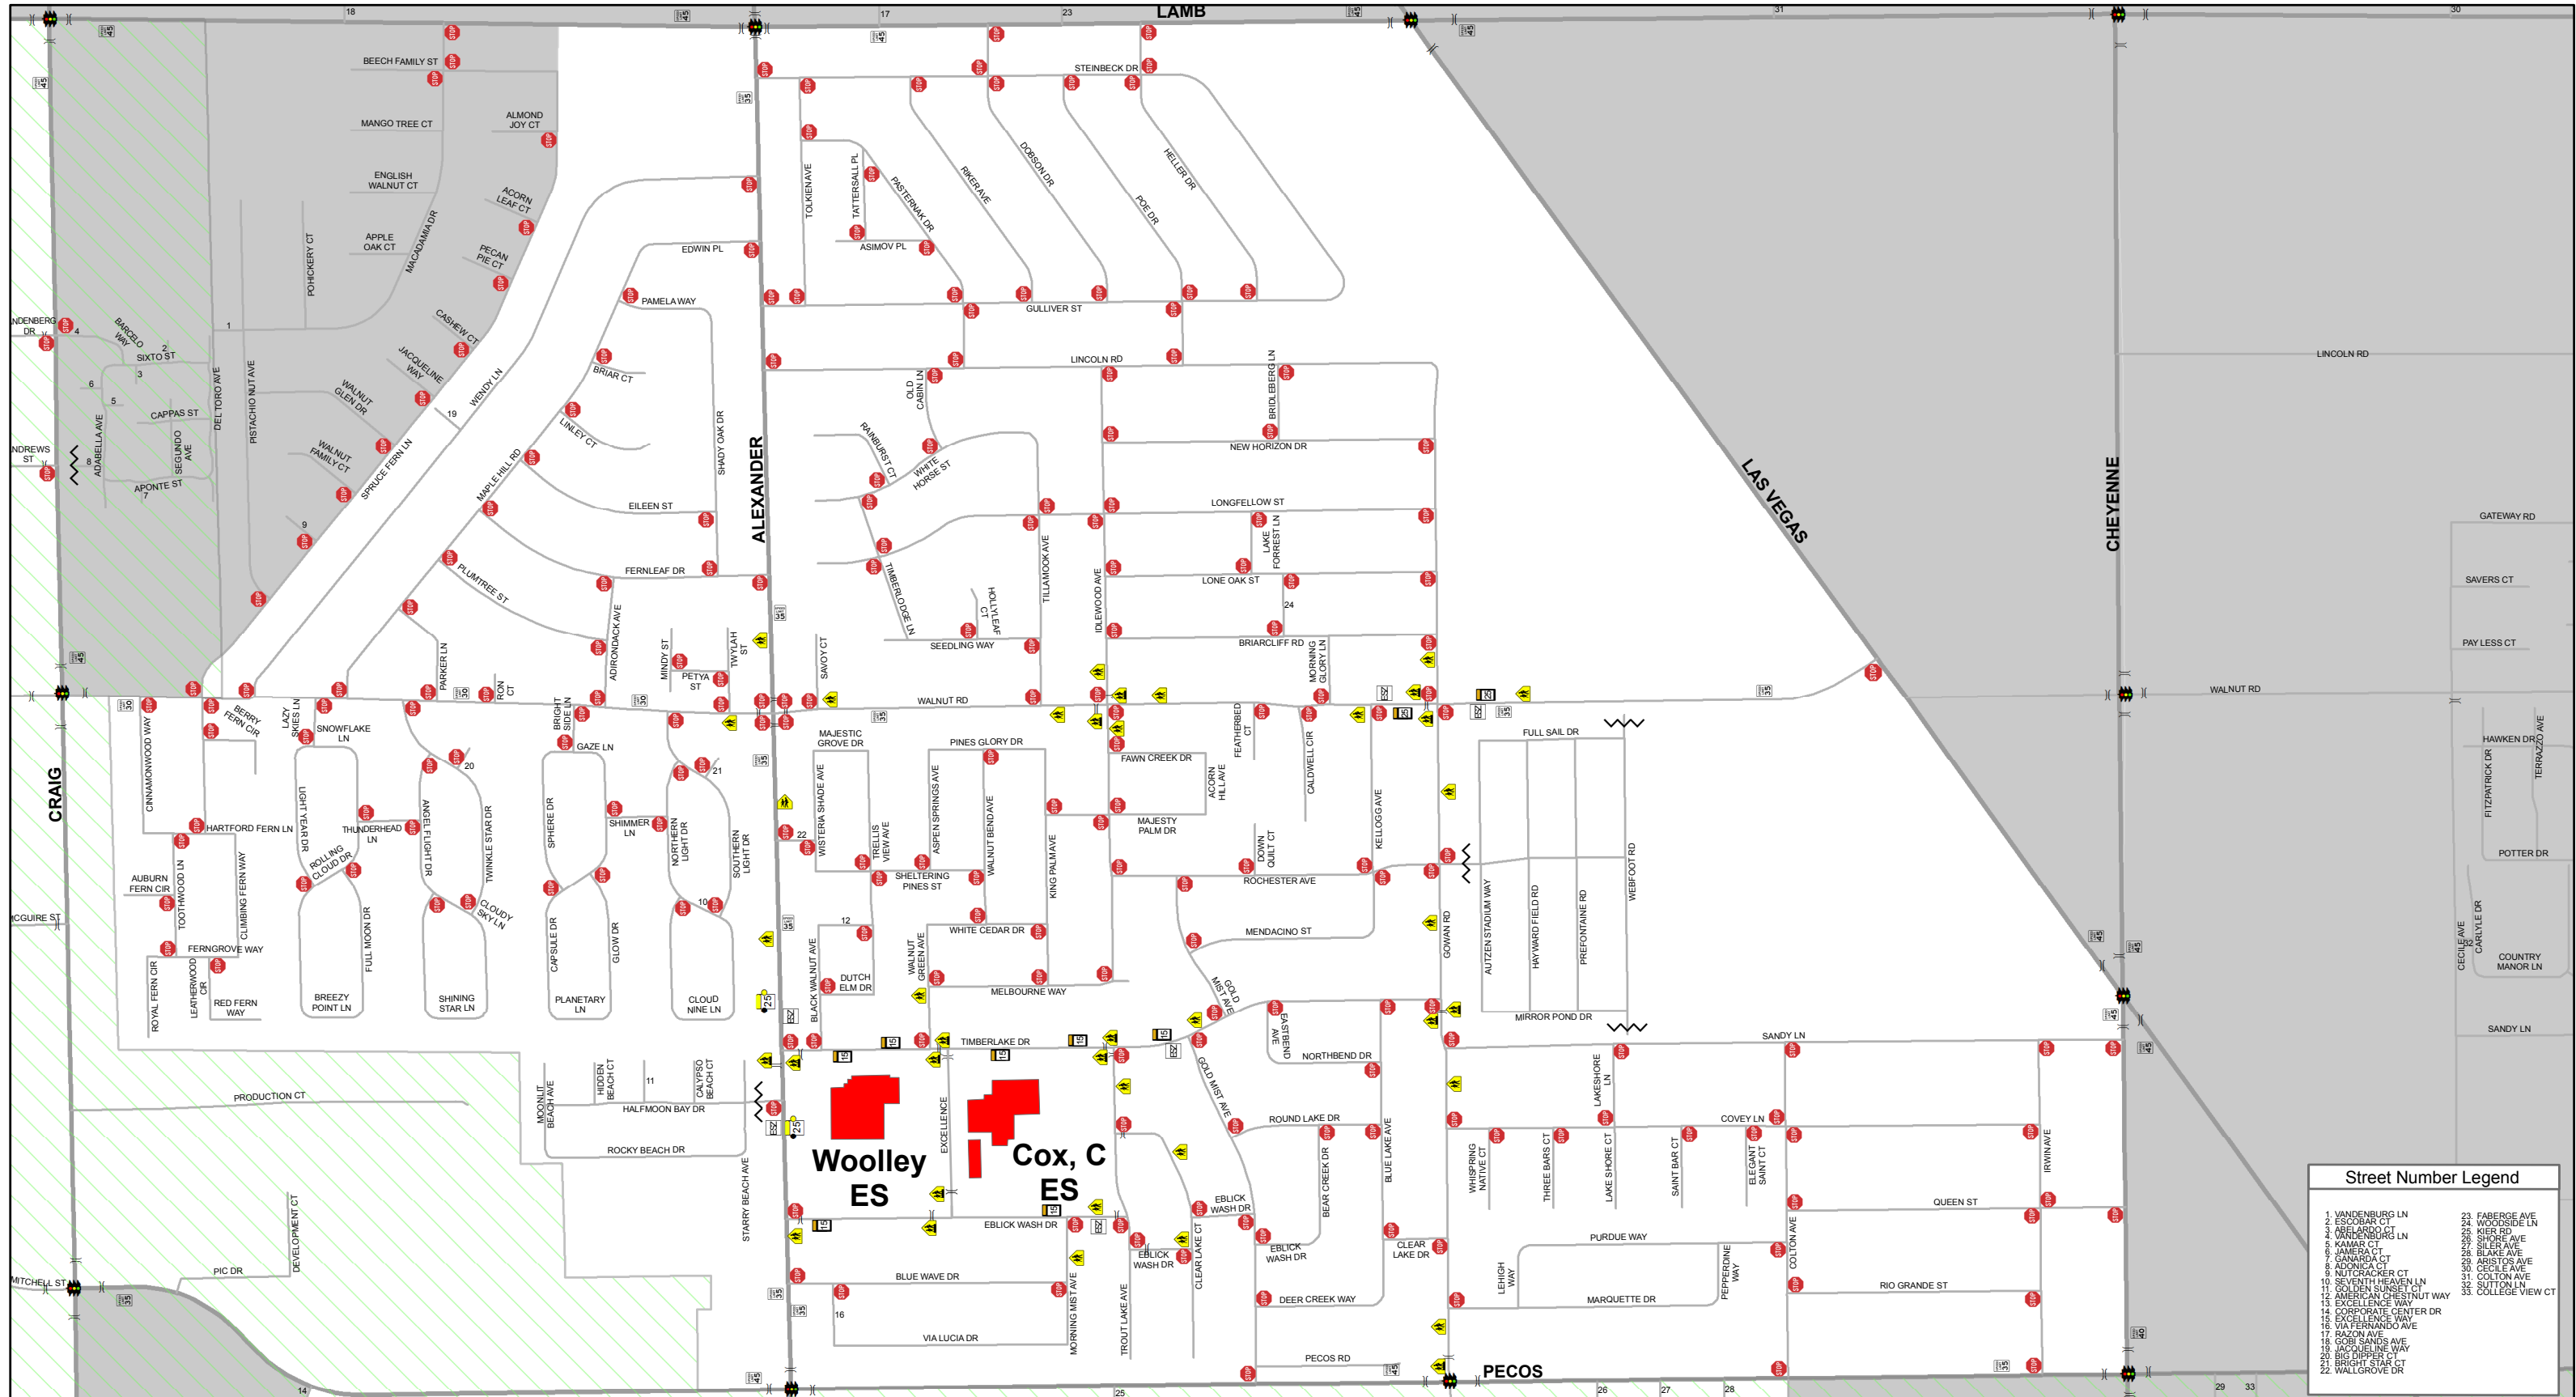

DISCLAIMER:

This map is provided to assist parents/guardians and students in the selection of a walking/bicycling route to and from school. The location of traffic control devices and roadway conditions will change, so parents/guardians must continually review the route with their child/children. This information is provided for information purposes only. Nothing herein is warranted by Clark County, and no liability is assumed by Clark County or the Clark County School District for the information provided, including but not limited to the accuracy of the data shown herein. Speed limits are 25 mph unless otherwise noted. For more Information see http://www.clarkcountynv.gov/depts/public_works/Pages/default.aspx

Gwendolyn Woolley and Clyde Cox Elementary School

Bell Times
9:00 AM - 3:11 PM
(Gwendolyn Woolley)
12 Month School

Legend

- Clark County
- Boulder City
- City of Henderson
- City of Las Vegas
- City of Mesquite
- City of North Las Vegas

2014-2015

Street Number Legend

1. VANDENBURG LN	23. FABERGE AVE
2. ESCOBAR CT	24. WOODSIDE LN
3. ARELARDO CT	25. KIER RD
4. VANDENBURG LN	26. SILVER AVE
5. KAMAR CT	27. SILER AVE
6. JAMEIRA CT	28. BLAKE AVE
7. GANARDA CT	29. BRISTOL AVE
8. ADONICA CT	30. CECILE AVE
9. NUTCRACKER CT	31. COLTON AVE
10. SEVENTH HEAVEN LN	32. CECILE AVE
11. GOLDEN SUNSET CT	33. BUTTON LN
12. AMERICAN CHESTNUT WAY	34. COLLEGE VIEW CT
13. EXCELLENCE WAY	
14. CORPORATE CENTER DR	
15. EXCELLENCE WAY	
16. VIA FERNANDO AVE	
17. RAZON AVE	
18. GOBI SANDS AVE	
19. JACQUELINE WAY	
20. BIG HIPPER CT	
21. BRIGHT STAR CT	
22. WALL GROVE DR	